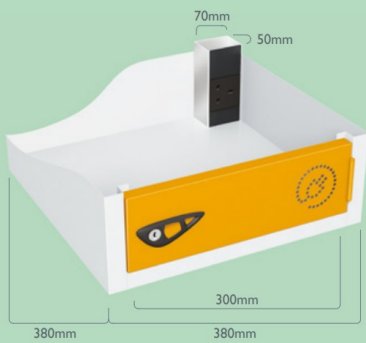

pure power specs

uk 3 pin socket

PER COMPARTMENT

| | | |
|---------|--------|------|
| 4 Tier | 3.25A | 750W |
| 8 Tier | 1.625A | 375W |
| 10 Tier | 1.3A | 300W |
| 15 Tier | 0.86A | 200W |
| Trolley | 1.625A | 375W |

usb-a & usb-c socket

PER COMPARTMENT

| | | |
|---------|--------|------|
| 4 Tier | 2.0A | 750W |
| 8 Tier | 1.625A | 375W |
| 10 Tier | 1.3A | 300W |
| 15 Tier | 0.86A | 200W |
| Trolley | 1.625A | 375W |