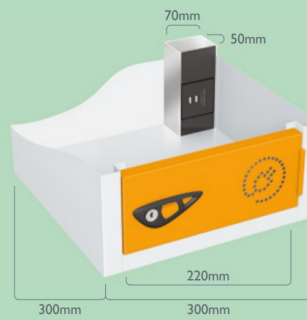

pure power specs

uk 3 pin socket

PER COMPARTMENT

| | | |
|---------|--------|------|
| 4 Tier | 3.25A | 750W |
| 8 Tier | 1.625A | 375W |
| 10 Tier | 1.3A | 300W |
| 15 Tier | 0.86A | 200W |
| Trolley | 1.625A | 375W |

usb-a & usb-c socket

PER COMPARTMENT

| | | |
|---------|--------|------|
| 4 Tier | 2.0A | 750W |
| 8 Tier | 1.625A | 375W |
| 10 Tier | 1.3A | 300W |
| 15 Tier | 0.86A | 200W |
| Trolley | 1.625A | 375W |